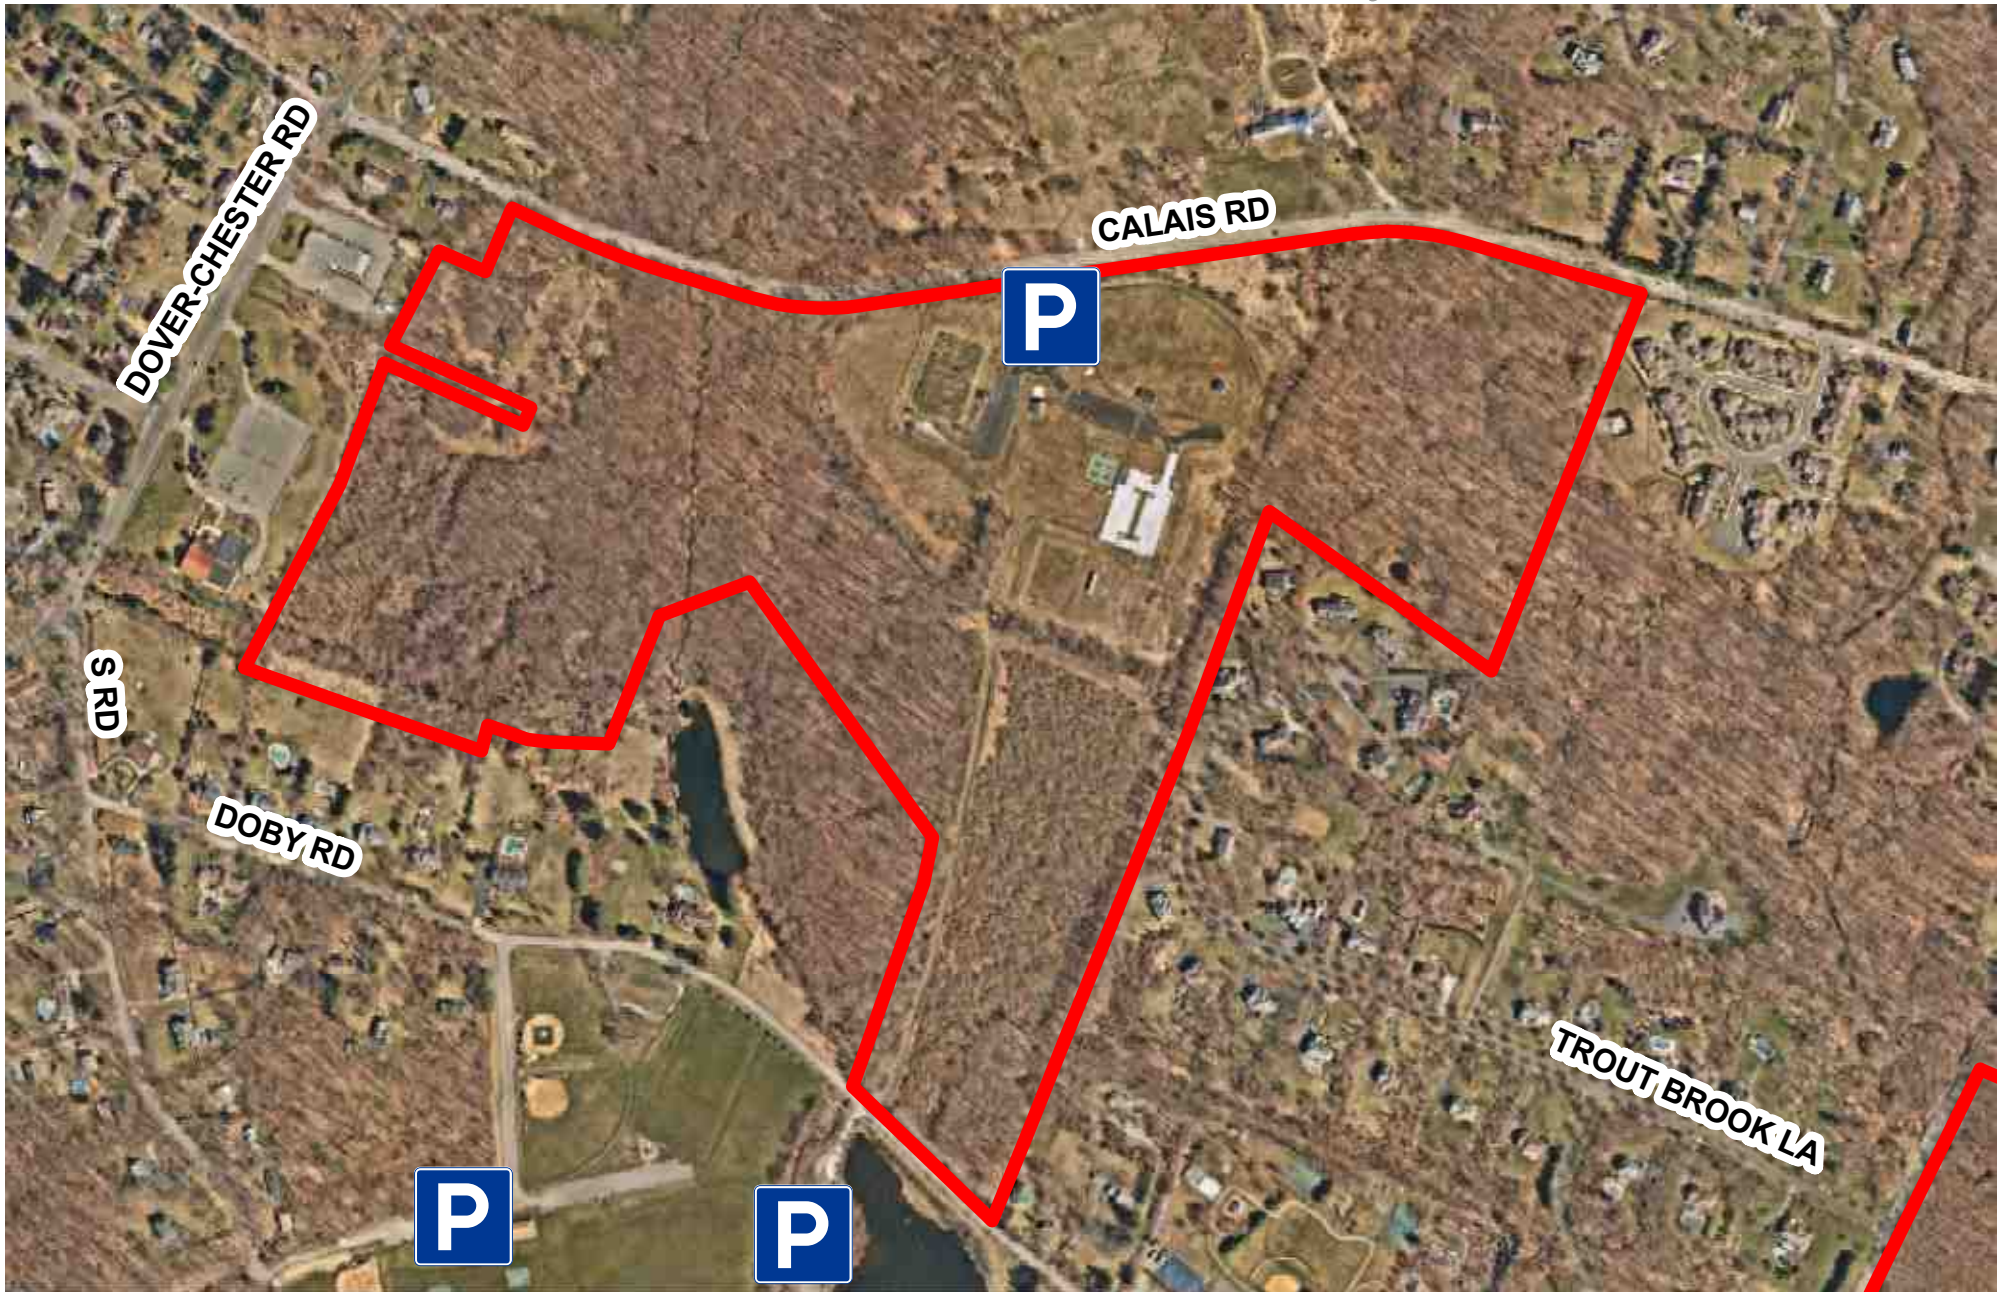

Hunt Zone 4B: Veterans Community Park

800 400 0 800 Feet

Sources: Morris County Division of Geographic Information Systems
NearMap
Township of Randolph, Division of Planning/Zoning Administration/GIS

Legend
 Hunt Properties

Township of
Randolph
Morris County, New Jersey
June 30, 2021