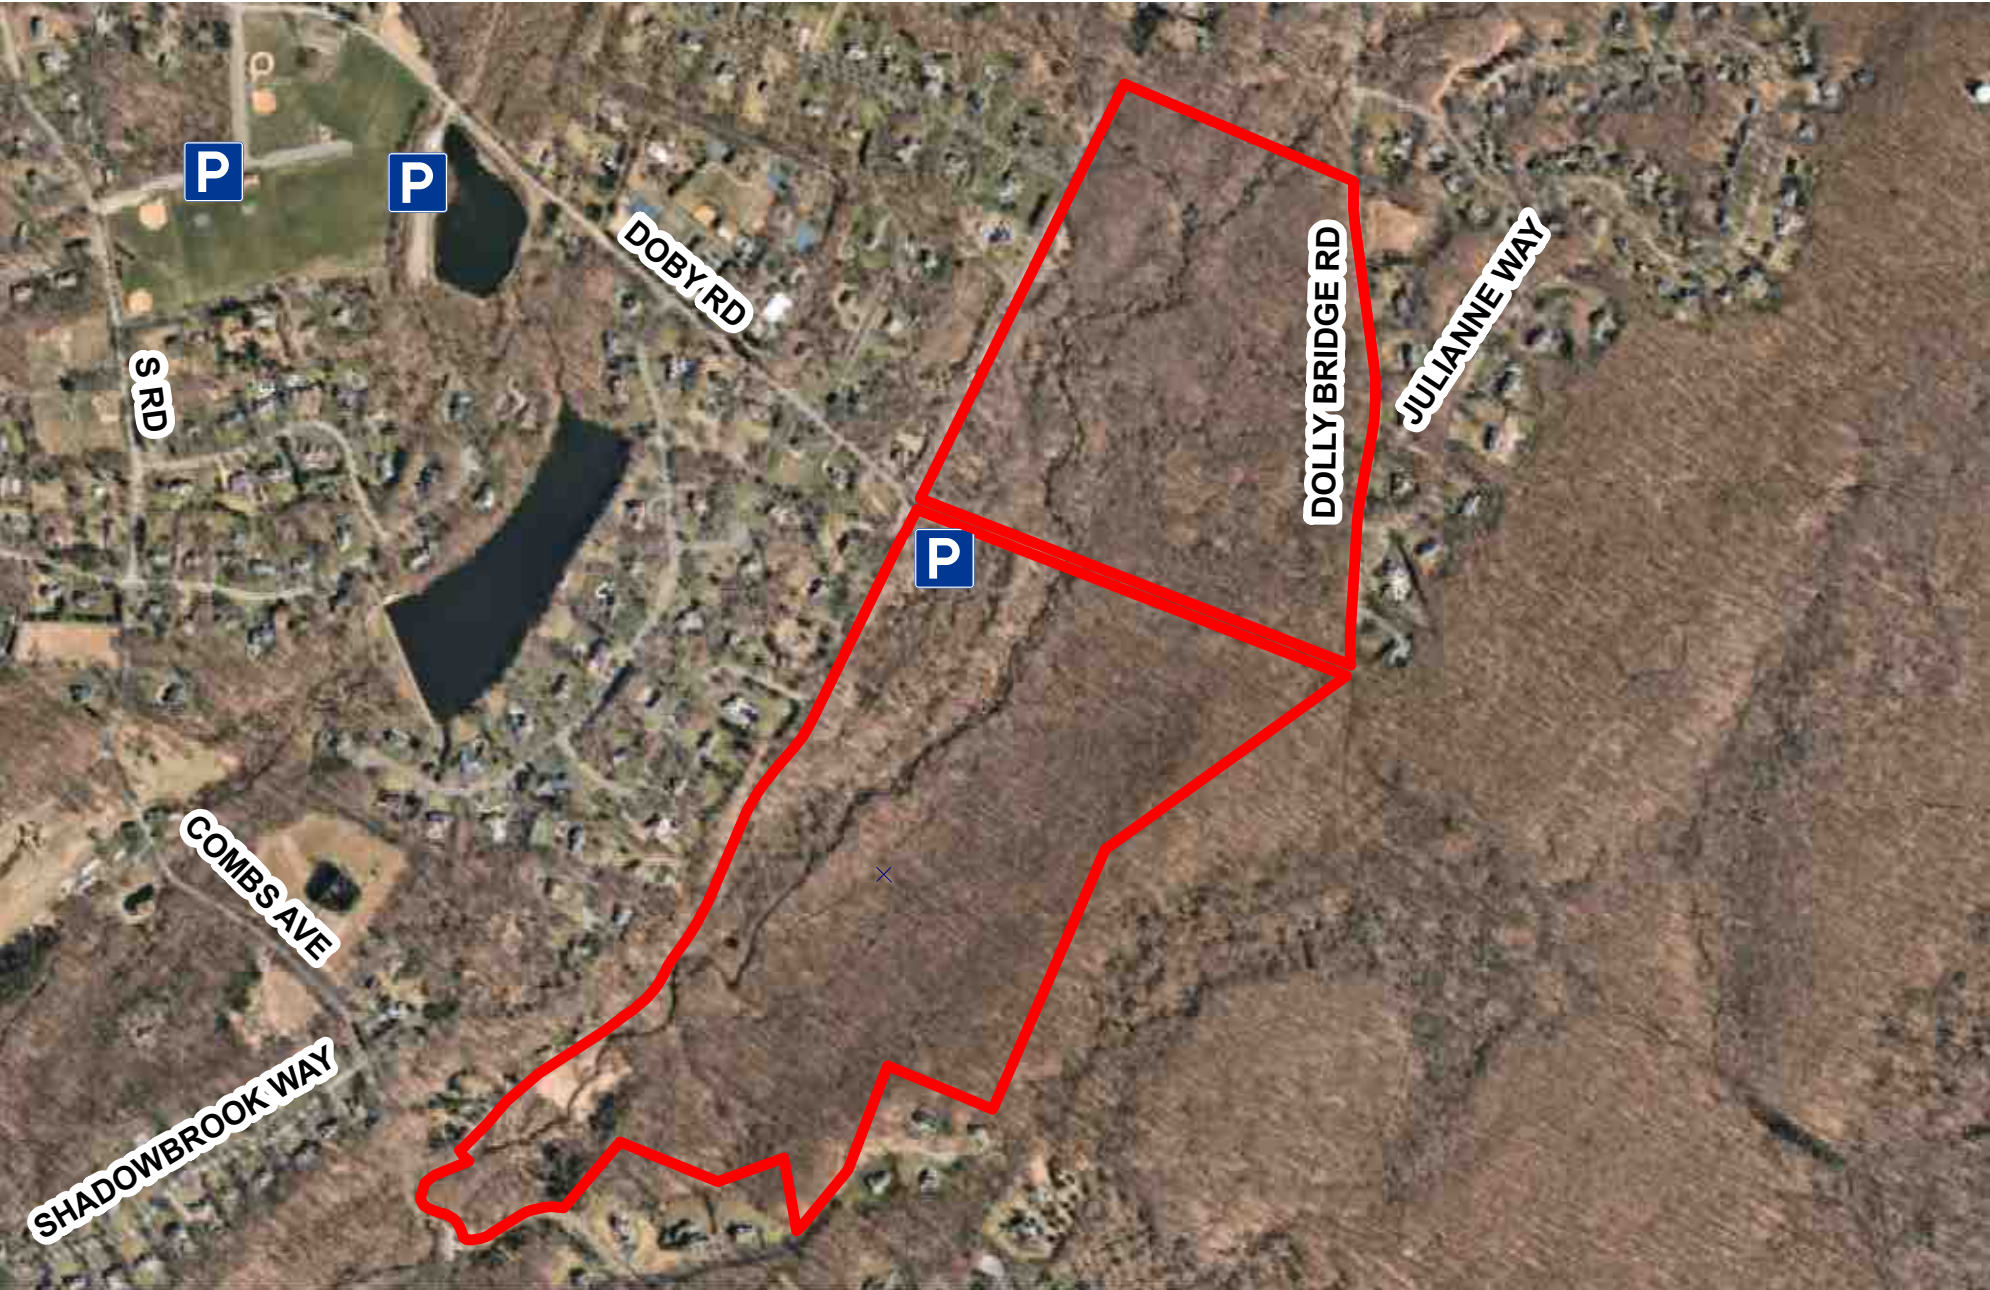

# Hunt Zone 4A: Combs Hollow

1,300 650 0 1,300 Feet

Sources: Morris County Division of Geographic Information Systems  
NearMap  
Township of Randolph, Division of Planning/Zoning Administration/GIS

**Legend**  
Owner  
 Hunt Property

Township of  
**Randolph**  
Morris County, New Jersey  
June 30, 2021