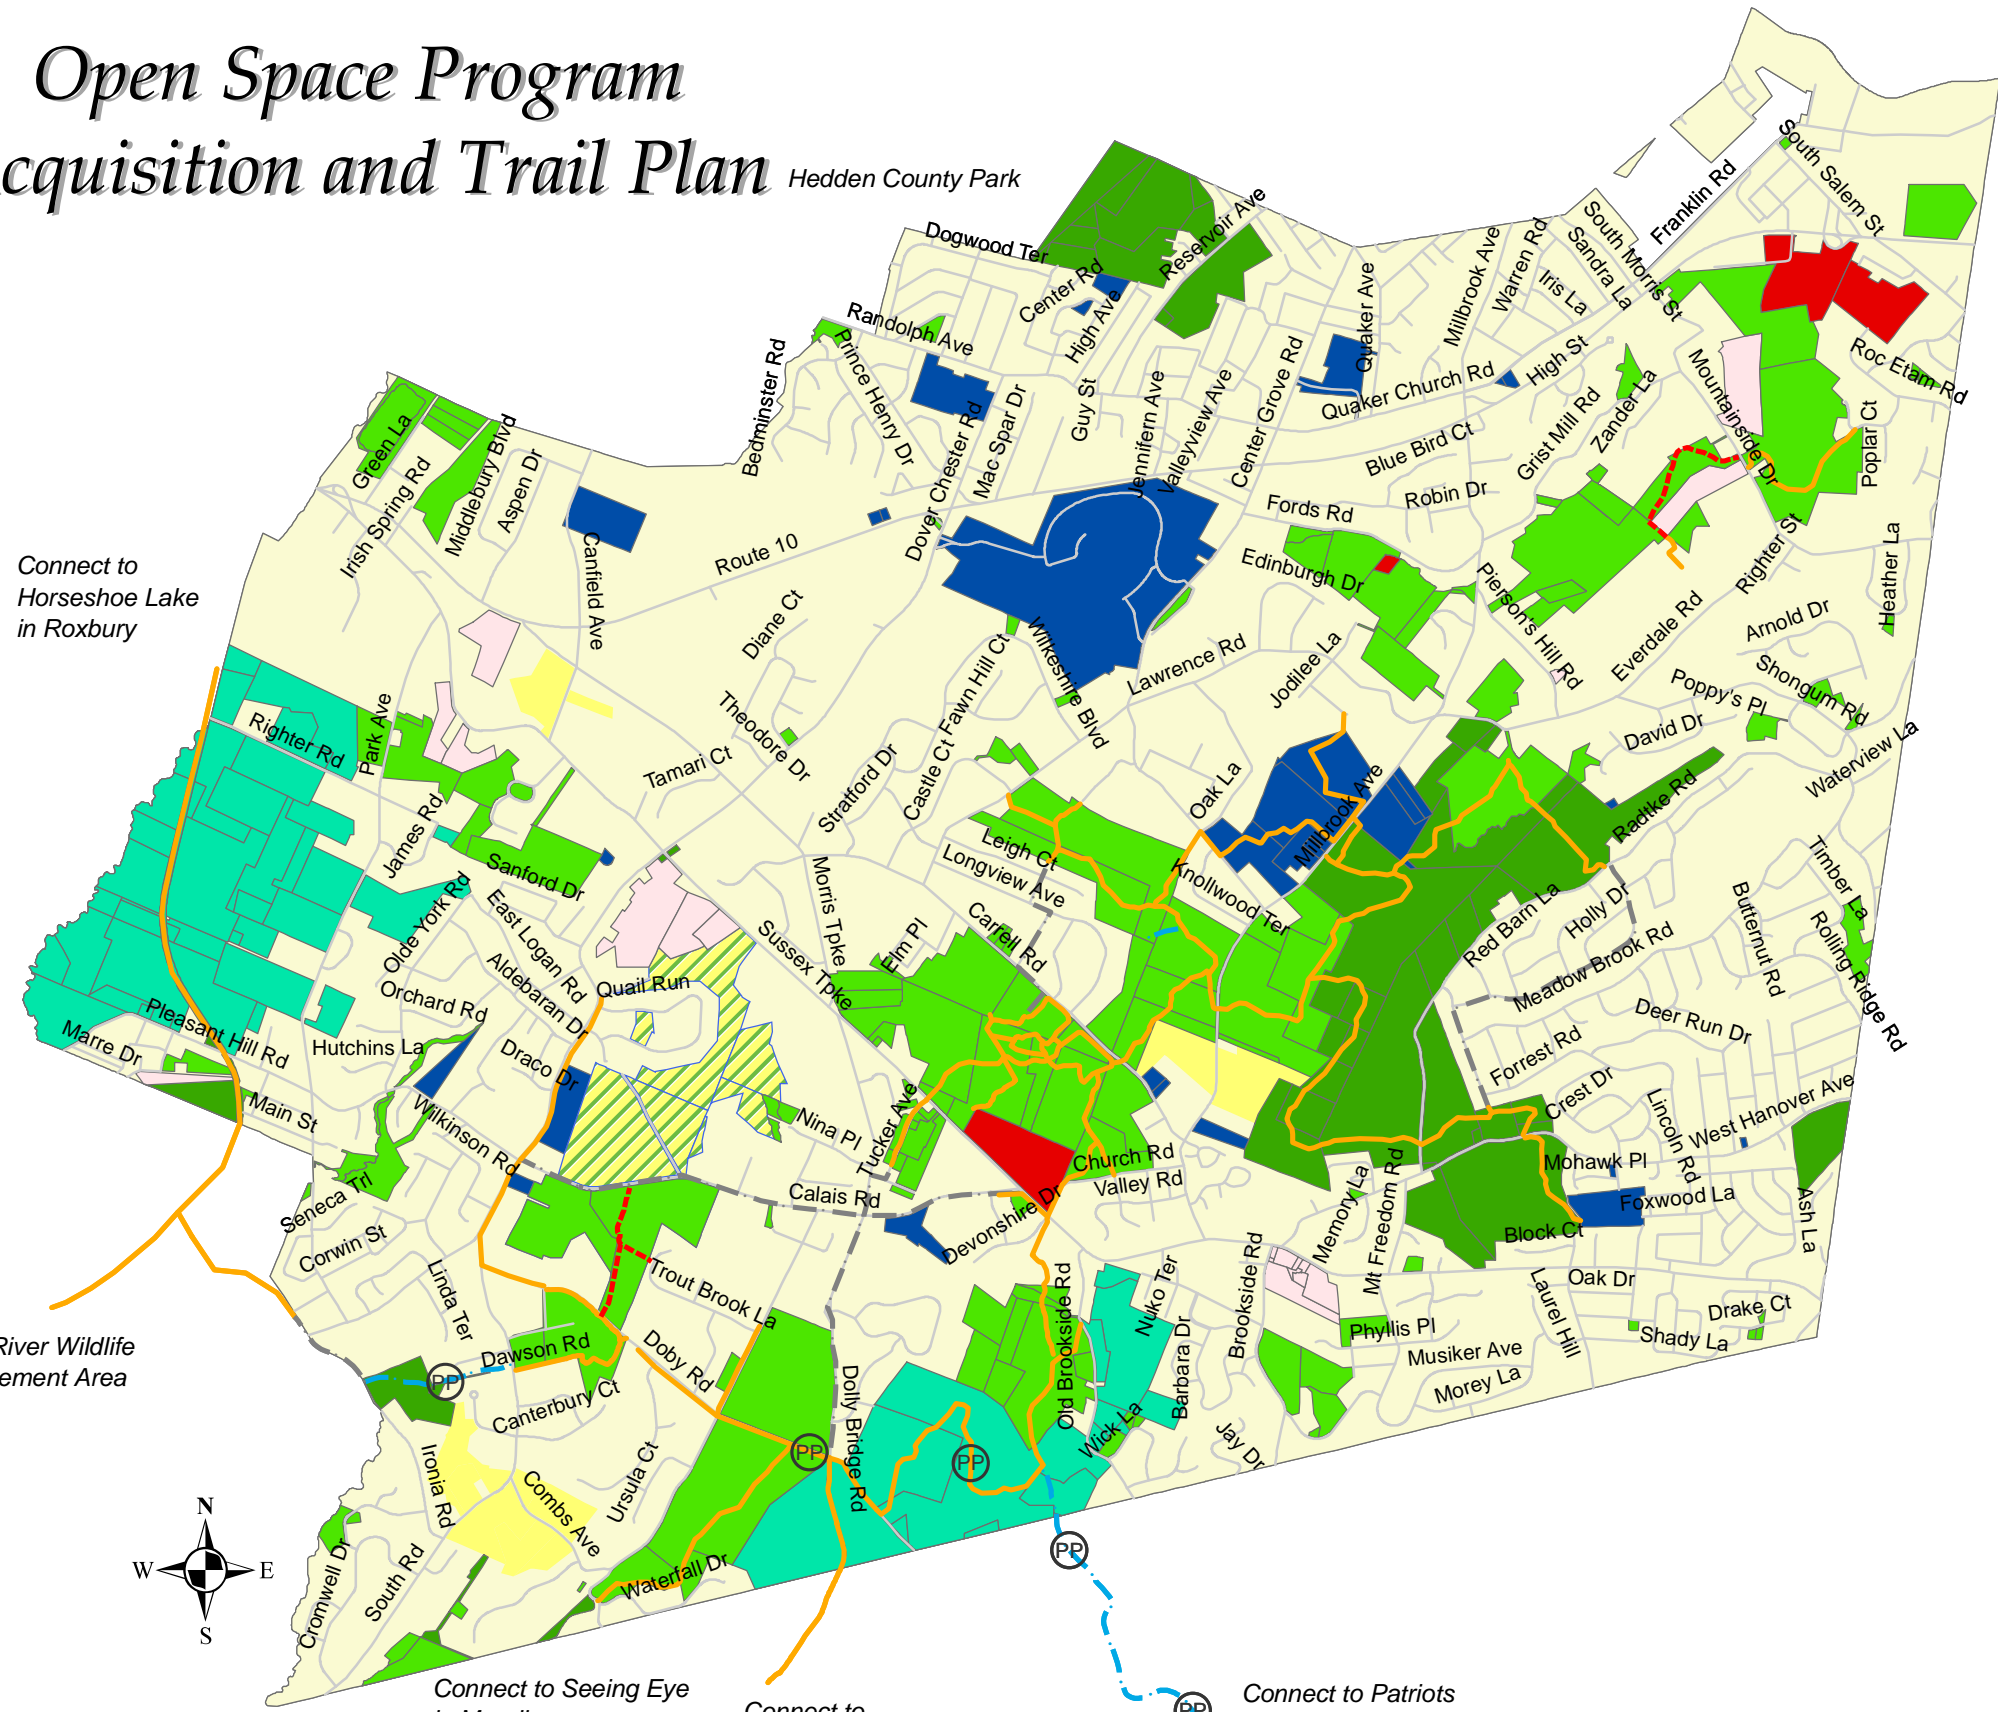

Open Space Program Acquisition and Trail Plan

Hedden County Park

Connect to
Horseshoe Lake
in Roxbury

Black River Wildlife
Management Area

Connect to Seeing Eye
in Mendham

Connect to
Calais Rd
in Mendham

Connect to Patriots
Path at Dismal Harmony

Legend

- Patriots' Path White Blaze
- Bike/Foot Trail
- Public Road Bicycle Route
- Foot Trail
- Future Trail
- Open Space
- High Priority
- Golf Course Parcels
- Watershed
- County and State Lands
- Proposed Acquisitions Cluster Development
- Other Potential Properties
- Government/School Institutions
- County Farmland Preservation